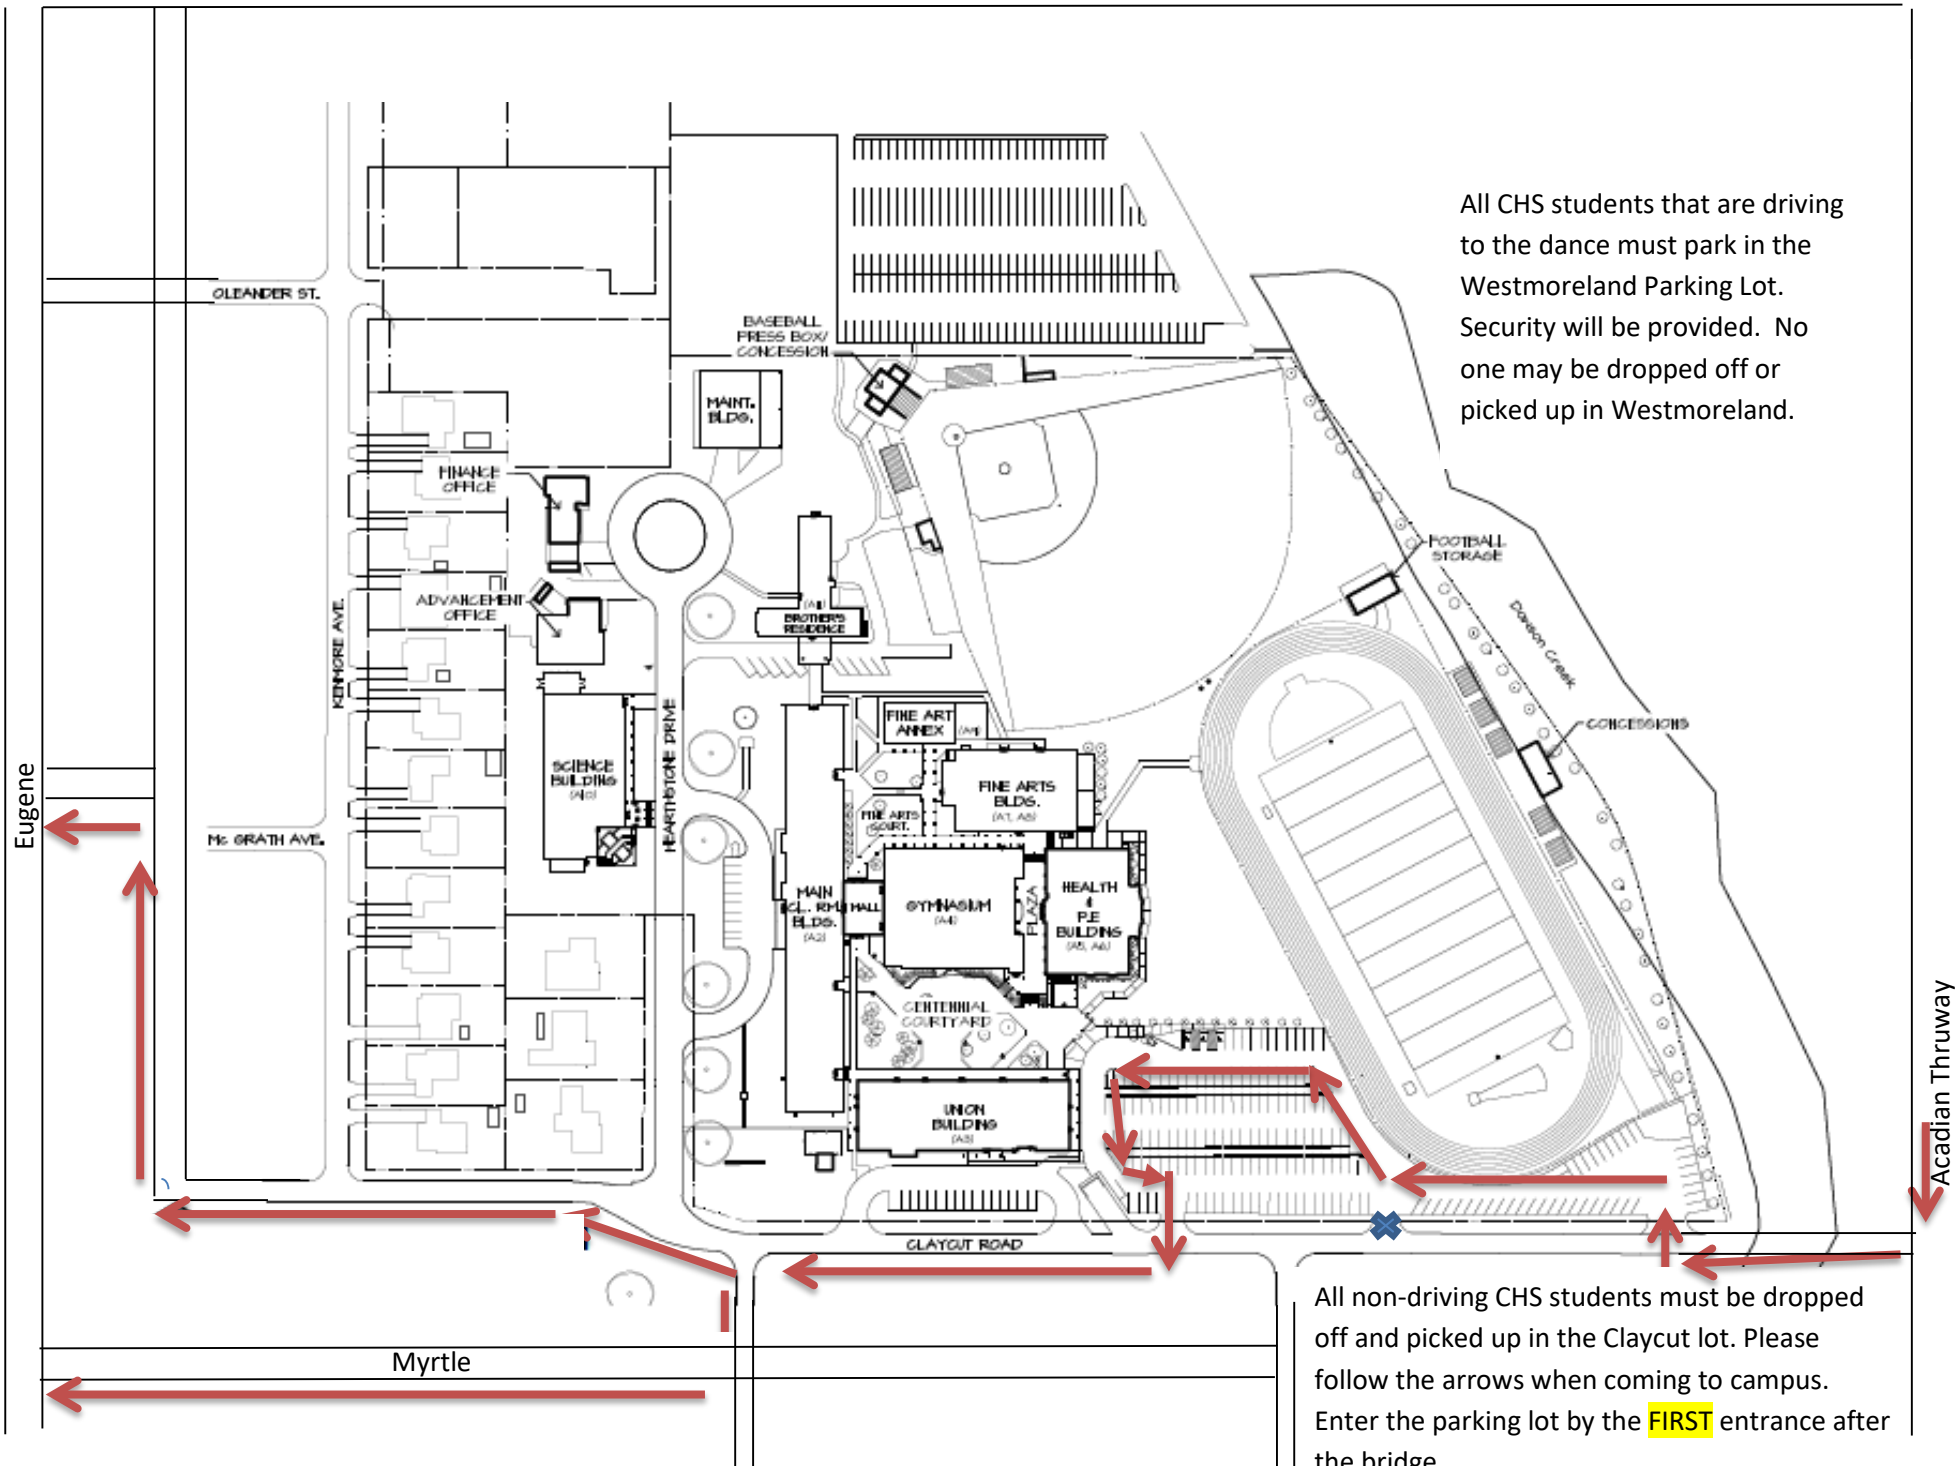

Government Street

All CHS students that are driving to the dance must park in the Westmoreland Parking Lot. Security will be provided. No one may be dropped off or picked up in Westmoreland.

All non-driving CHS students must be dropped off and picked up in the Claycut lot. Please follow the arrows when coming to campus. Enter the parking lot by the **FIRST** entrance after the bridge.