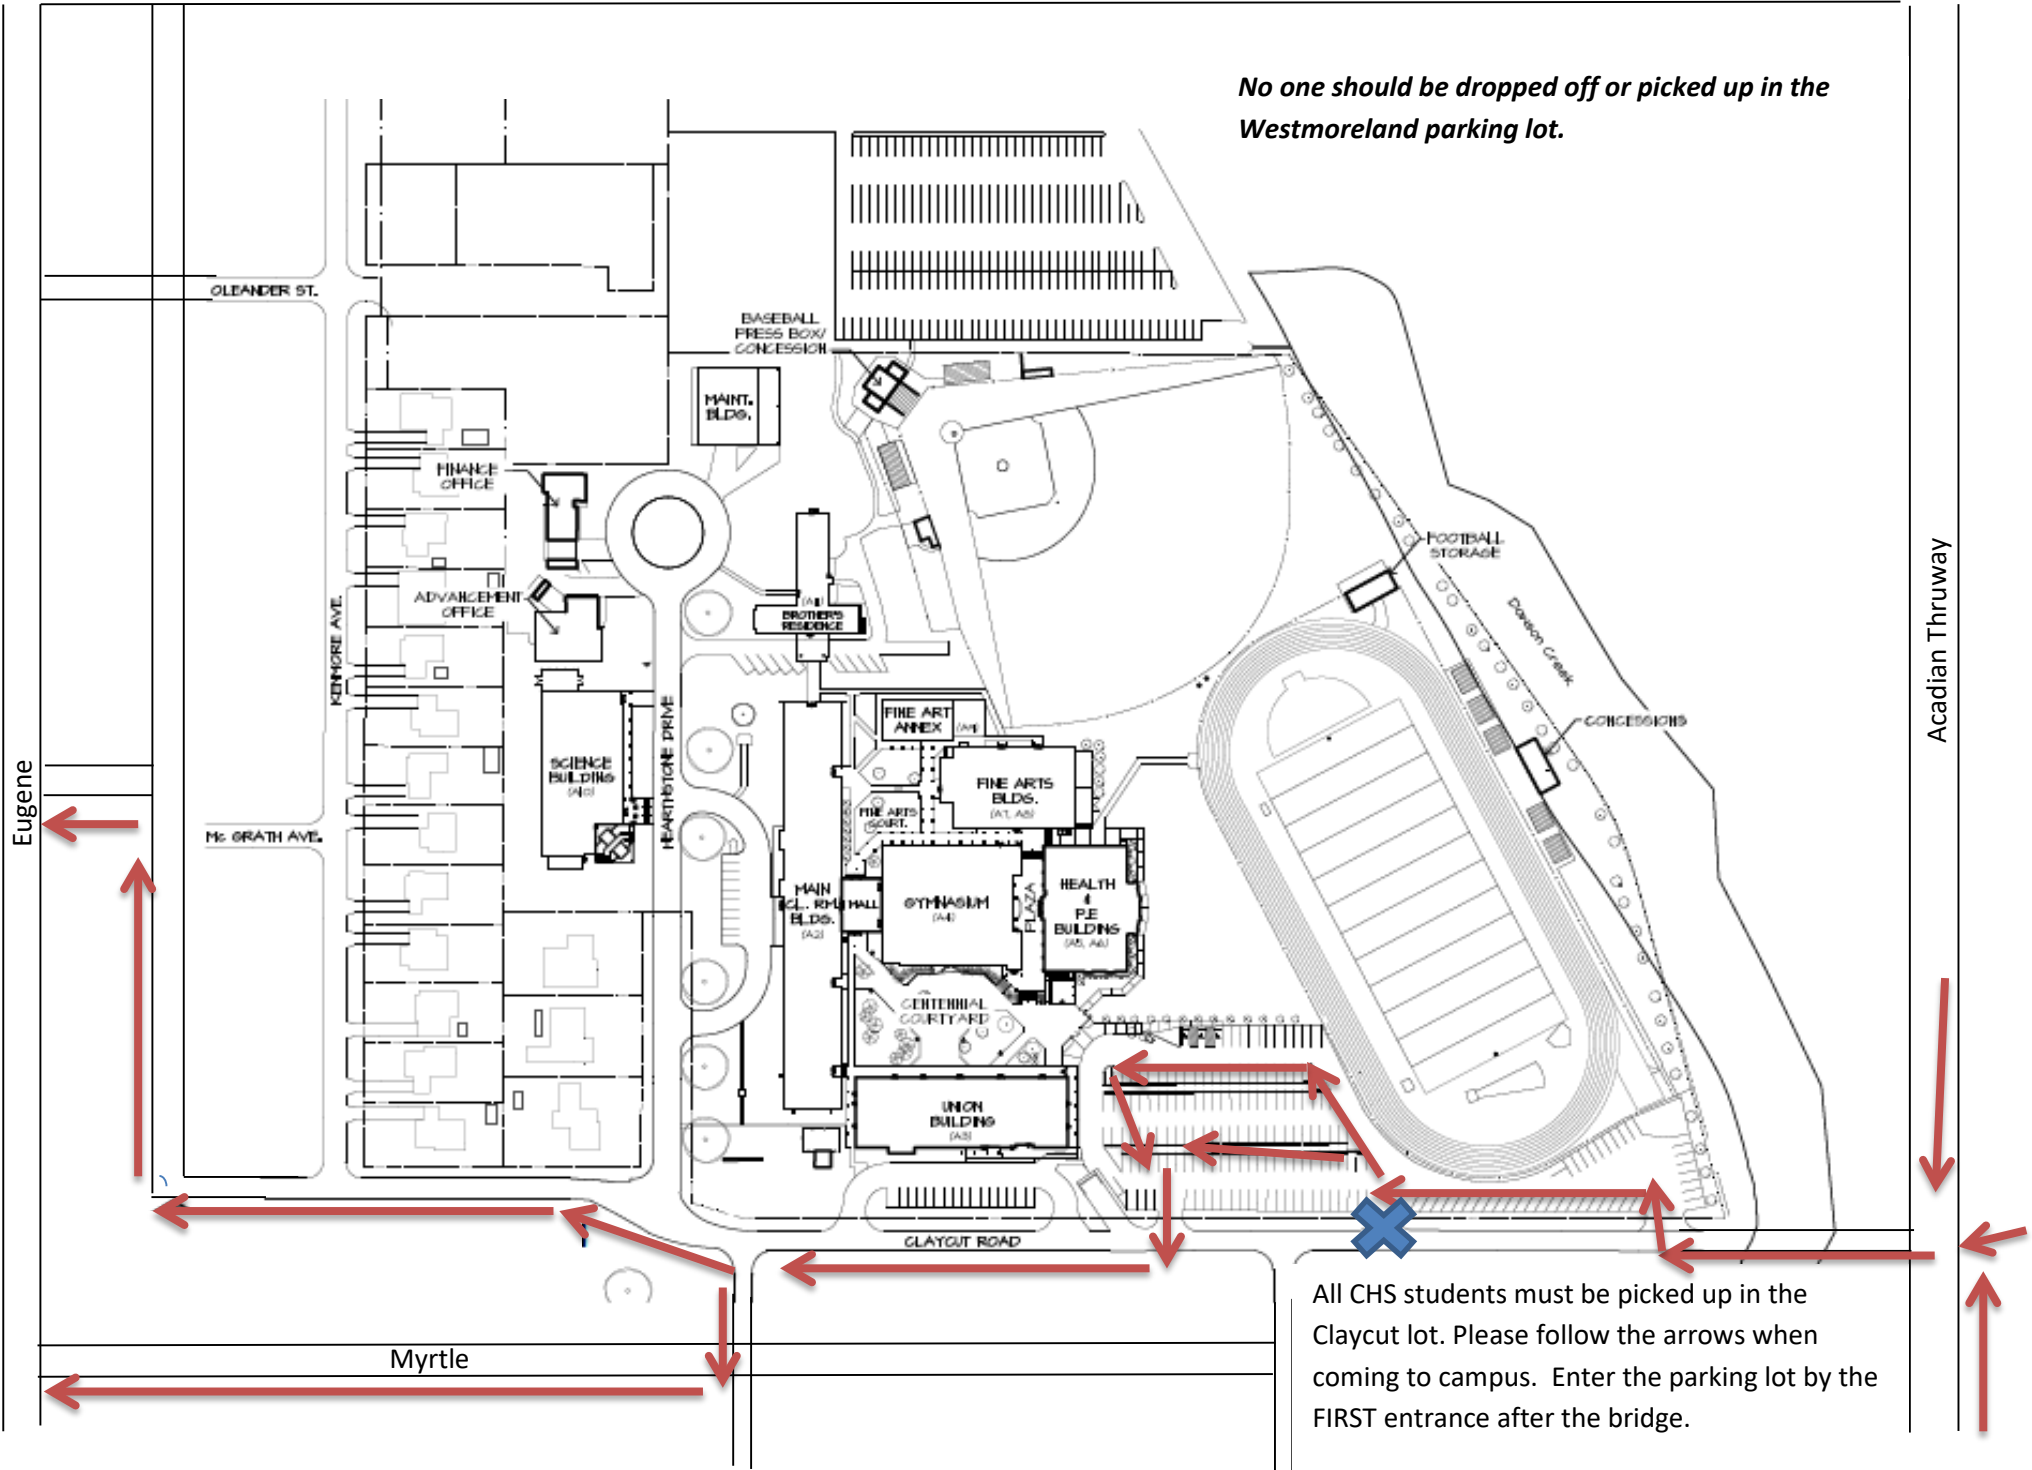

Government Street

*No one should be dropped off or picked up in the Westmoreland parking lot.*

All CHS students must be picked up in the Claycut lot. Please follow the arrows when coming to campus. Enter the parking lot by the FIRST entrance after the bridge.